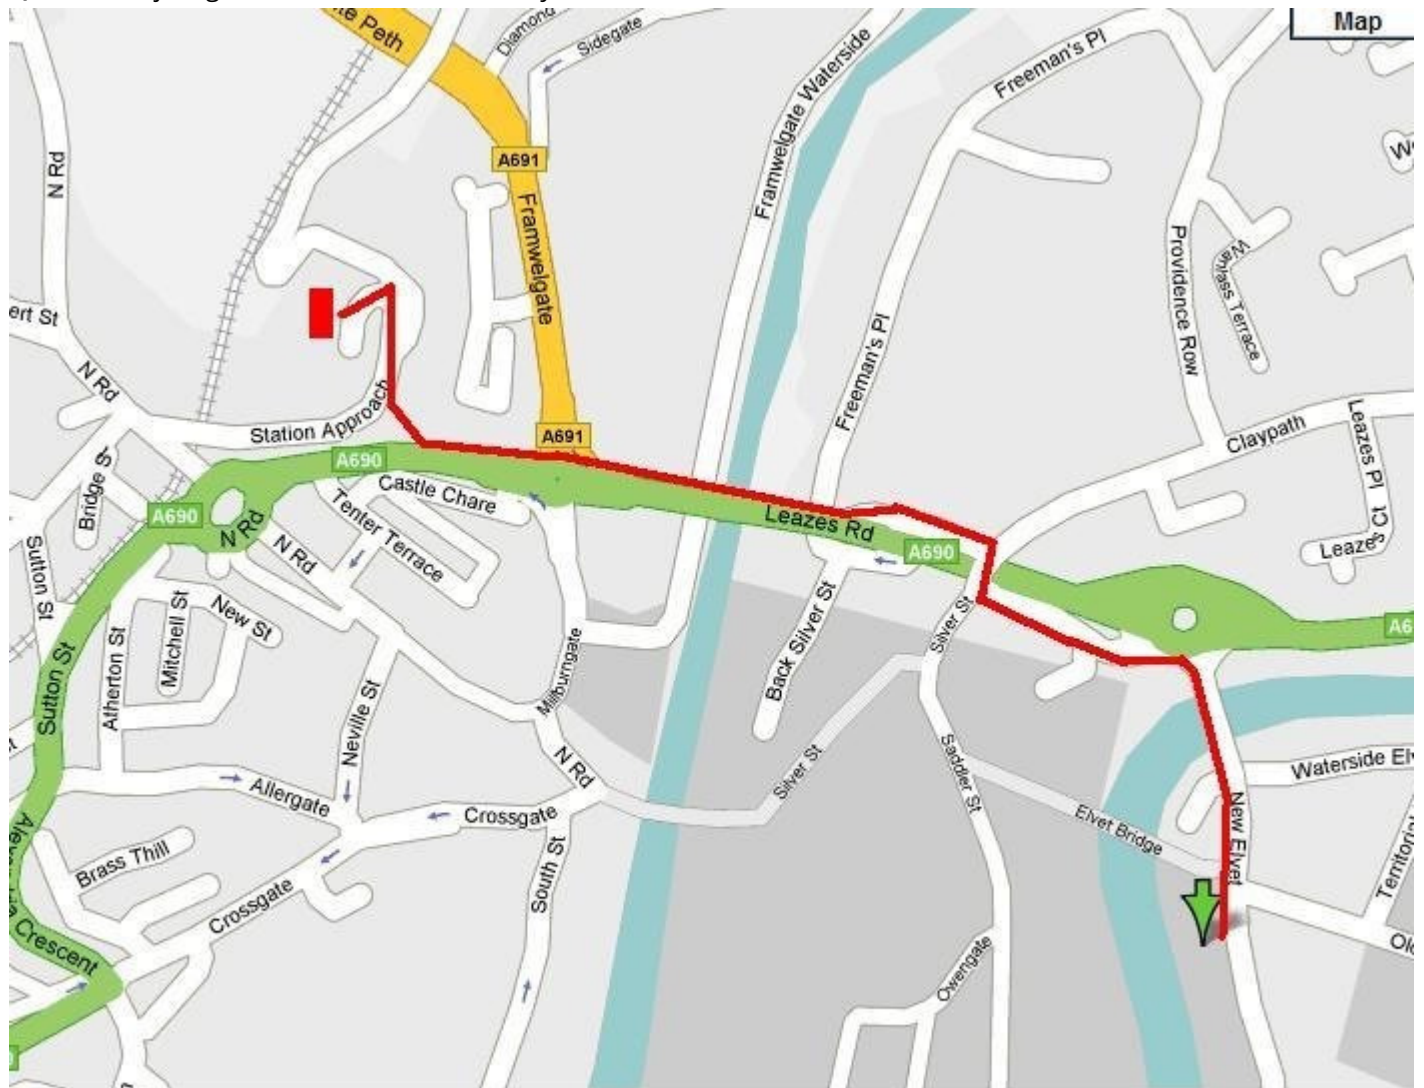

At the first roundabout continue straight ahead on the A690;

at the second roundabout turn left into New Elvet.

At the traffic lights by the Royal County hotel go straight ahead, and after 20m look out for 'Q-Student' on the right.

MOTOR ROUTE FROM A1(M) TO MOONLIGHT & OASIS APARTMENTS

On foot - from Durham railway station (1 km)

From the front of the station, turn left down hill and continue round right-hand bend for 20m.

At the signs "Pedestrian route to City Centre / Tourist Info", turn left down a flight of about 50 steps.

[If you reach a metal footbridge, you have gone too far down the hill!]

Follow signs for City Centre. At roundabout, cross the road and follow signs for "City Centre / Gala Theatre".

Follow the pedestrian barrier up the ramp; at the top, turn right and cross over the dual carriageway beneath.

Immediately turn left down the other side of the ramp, passing a car park entrance on your right.

At the roundabout, turn right and go towards the traffic lights by the Royal County hotel.

Go straight ahead over the traffic lights, and after 20m look out for 'Q-Student' on the right. We will meet you outside Q-Student - just give us a call to let us know you're there.